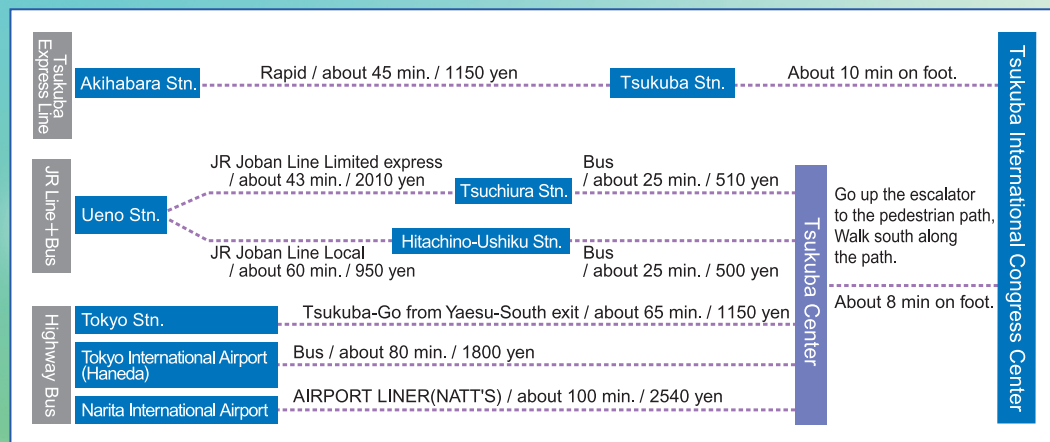

Transportation

Tel: +81-29(861)0001
Fax: +81-29(861)1209

2-20-3, Takezono, Tsukuba, Ibaraki, 305-0032, Japan

Venue
Tsukuba International
Congress Center

SOL & ICuGI 2011

8th Solanaceae and 2nd Cucurbitaceae Joint Conference