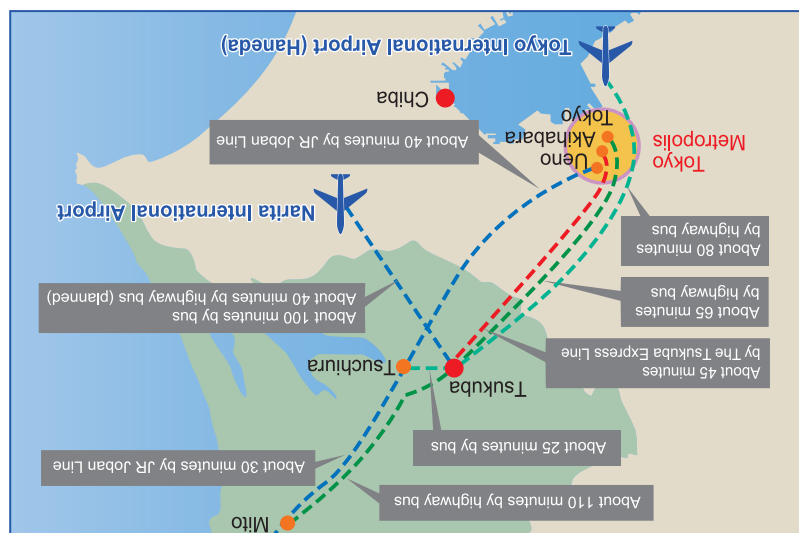

Transportation

Tel: +81-29(861)0001
Fax: +81-29(861)1209

2-20-3, Takezono, Tsukuba, Ibaraki, 305-0032, Japan

Venue
Tsukuba International
Congress Center

SOL & ICuGI 2011

8th Solanaceae and 2nd Cucurbitaceae Joint Conference